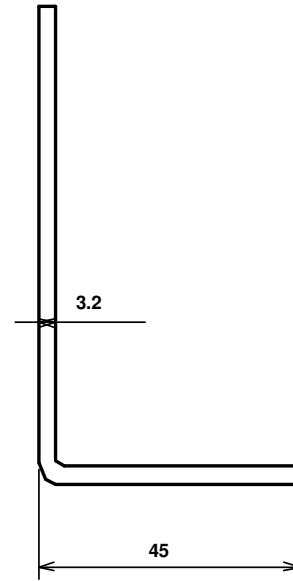

HOLE FOR 1.25 INCH PIPE

SNOW FENCE W/ STAND	CR-SF1-P
GALV. STEEL BRACKETS 1 PIPE SYSTEM	30.12.10
	KK
CLASSIC ROOFING SYSTEMS 20 Truman Rd unit 4-5 Barrie Ontario L4N 8Y8 www.classicroofing.ca	