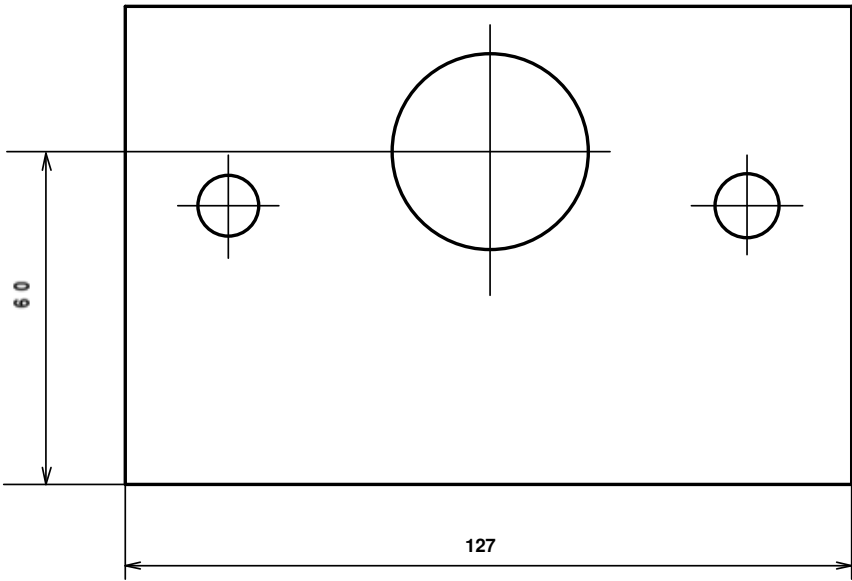

HOLE FOR 1.25 INCH PIPE

SNOW FENCE W/ STAND	CR-SF1-P
GALV. STEEL BRACKETS 1 PIPE SYSTEM	30.12.10
	KK
CLASSIC ROOFING SYSTEMS 20 Truman Rd unit 4-5 Barrie Ontario L4N 8Y8 www.classicroofing.ca	